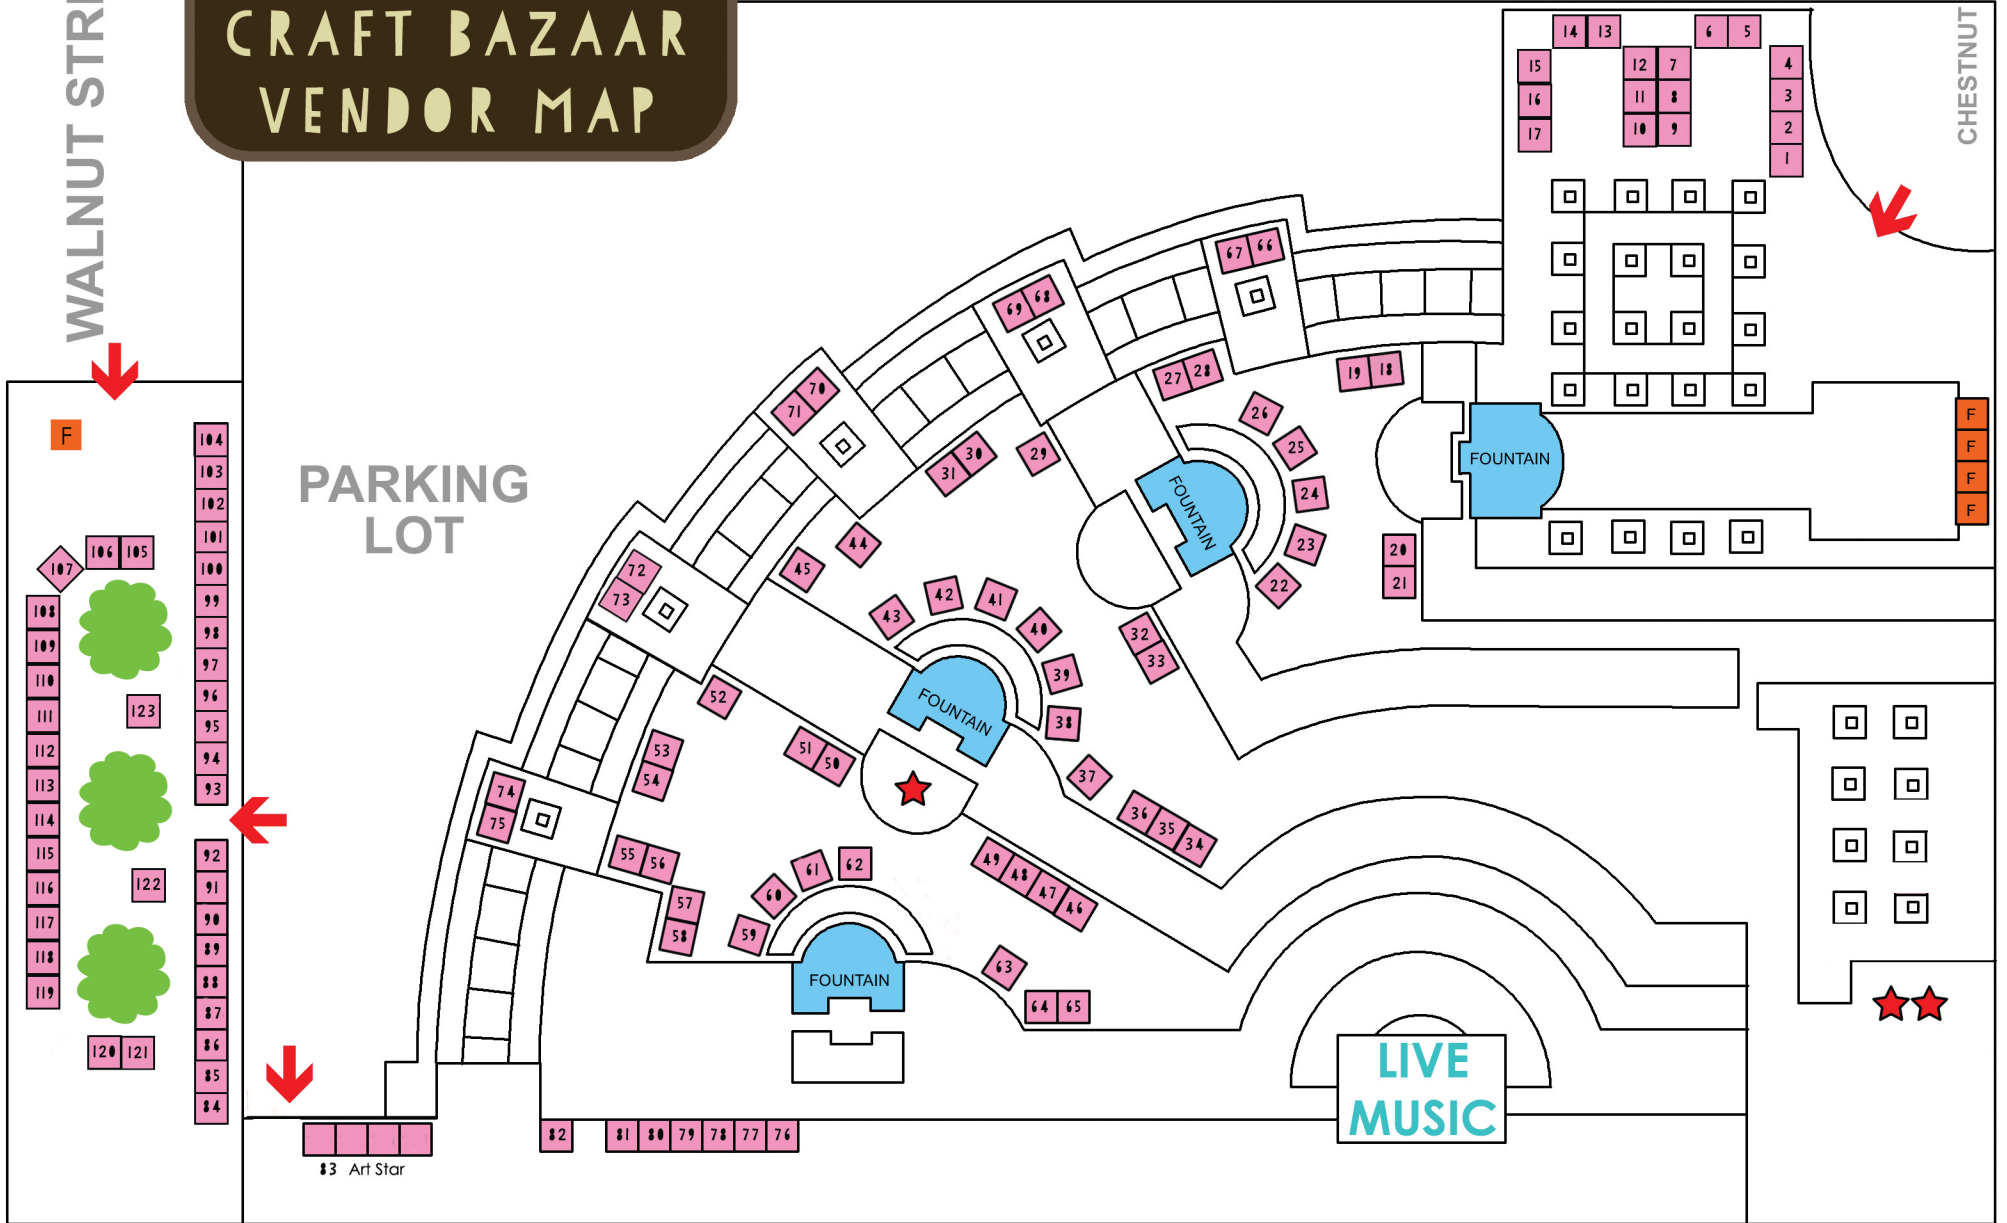

art★star CRAFT BAZAAR VENDOR MAP

COLUMBUS BOULEVARD

CHESTNUT STREET

WALNUT STREET

SEAPORT MUSEUM

- ★ RESTROOMS
- ★★ RESTROOMS & ATM (below steps)
- F FOOD VENDORS
- ➔ ENTRANCES

DELAWARE RIVER