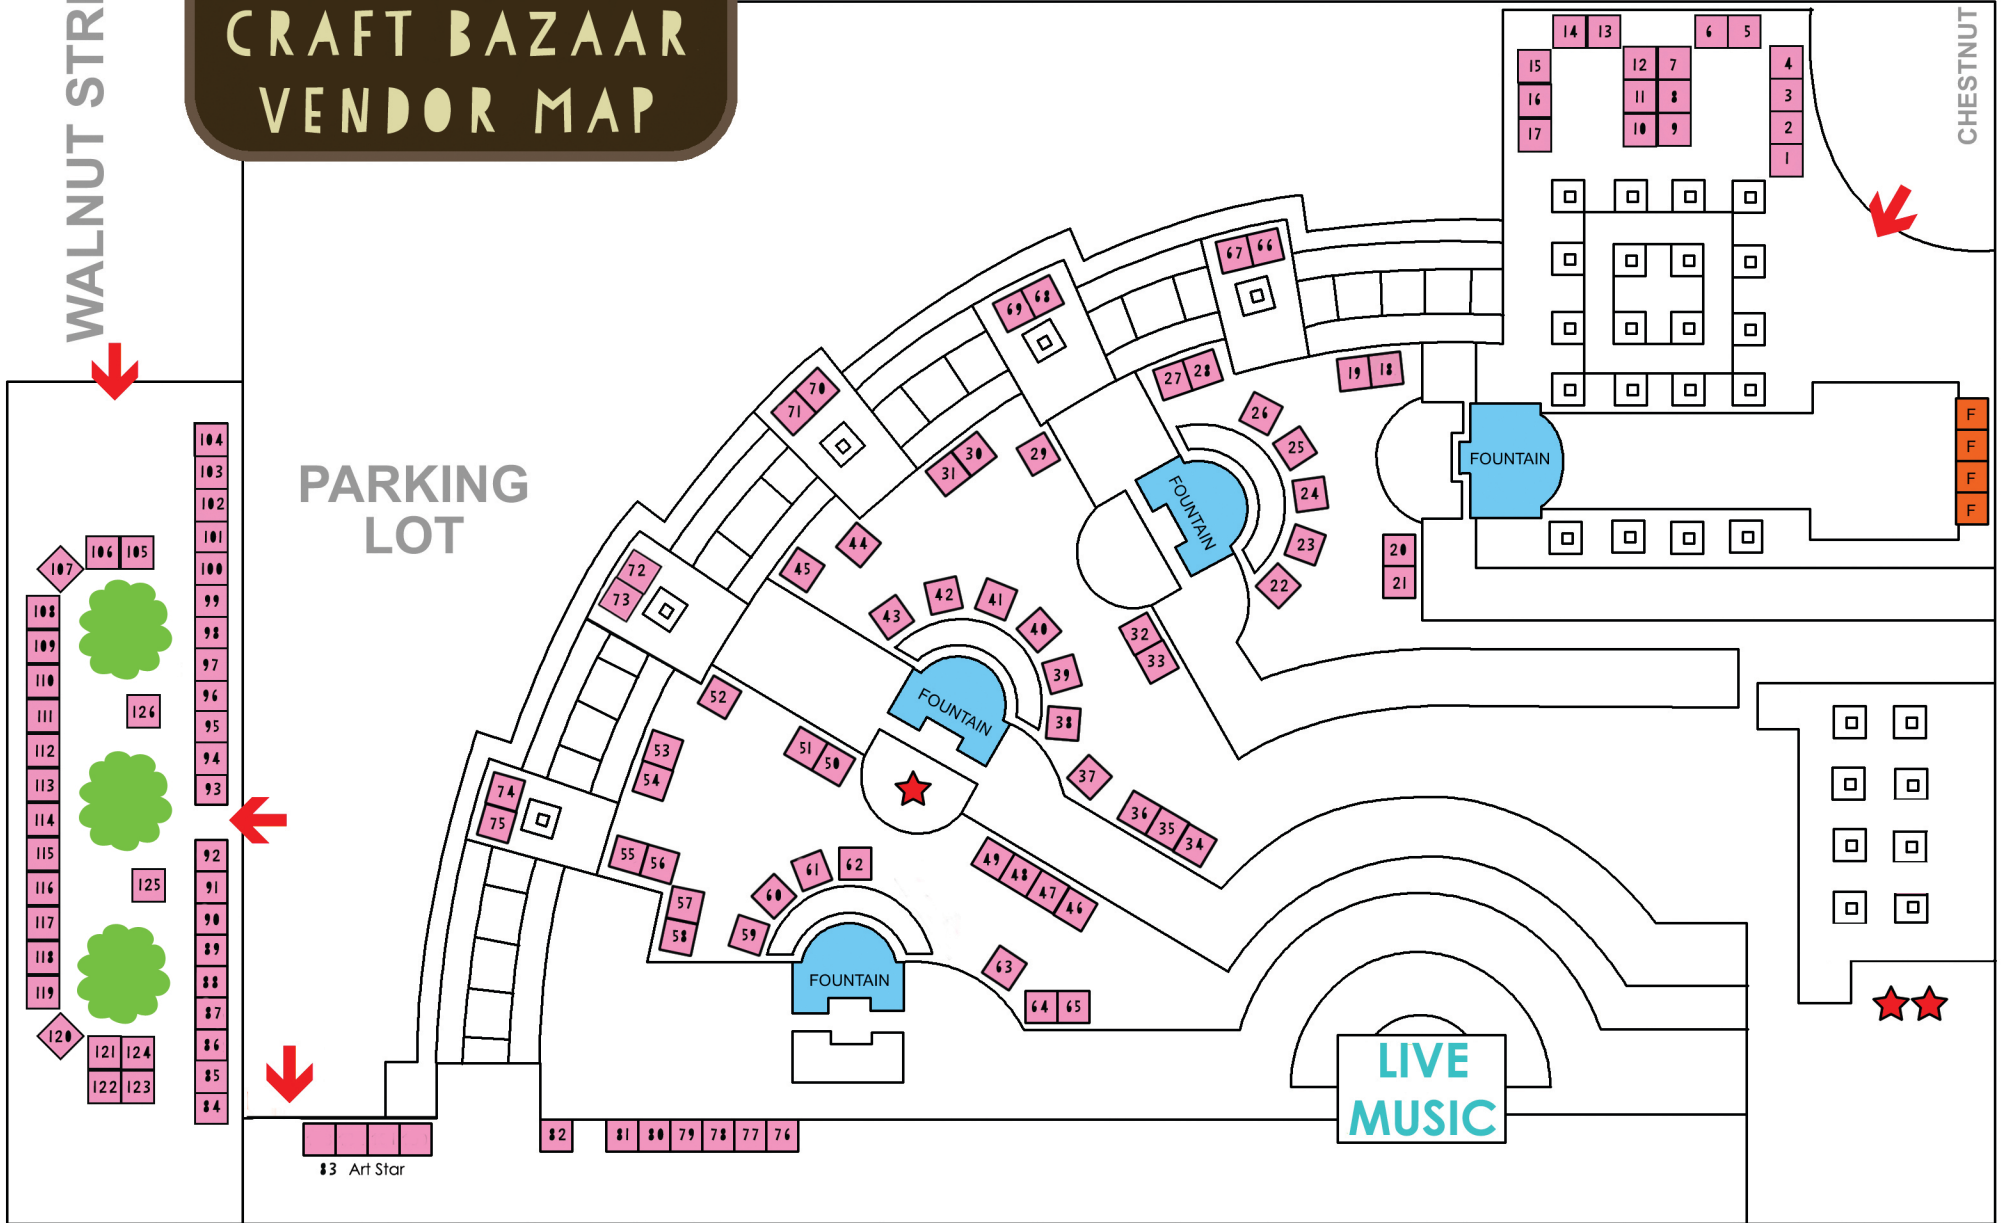

# art★star CRAFT BAZAAR VENDOR MAP

COLUMBUS BOULEVARD

CHESTNUT STREET

WALNUT STREET

SEAPORT MUSEUM

PARKING LOT

- ★ RESTROOMS
- ★★ RESTROOMS & ATM (below steps)
- F FOOD VENDORS
- ➔ ENTRANCES

DELAWARE RIVER